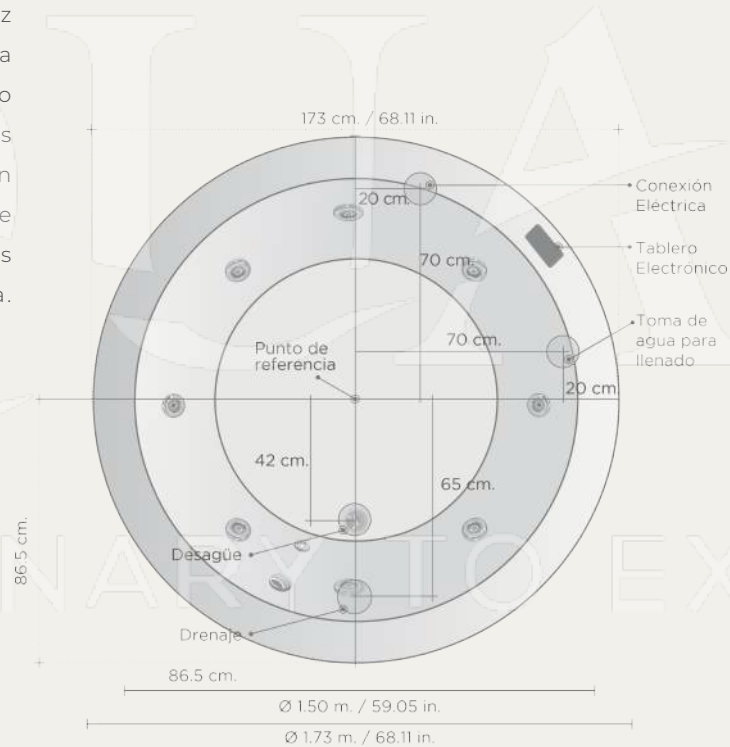

Tina 9000

Características

La arquitectura de nuestra tina se fusiona de manera impecable con cualquier entorno para transmitir paz y confort. Pero la verdadera magia reside en el hidromasaje. Cada uno de los jets estratégicamente ubicados en la tina ha sido diseñado con precisión para estimular puntos clave en tu cuerpo, liberando endorfinas y creando relajación infinita.

Especificaciones

Acilrico calidad exportación
4 Capas de fibra de vidrio
Aislamiento térmico de poliuretano
7 Jets Ventury Súper
Luz interior
Tablero electrónico con Iluminación leds
Motor 1.5 HP (2 vel.) a 110 V.
Calentador (5500 watts a 220 V.)
Sensor de temperatura
Válvula check
Toma de succión
Estructura metálica
Forrado de estructura (insofon)
Terminado en Corian Tec 12 mm